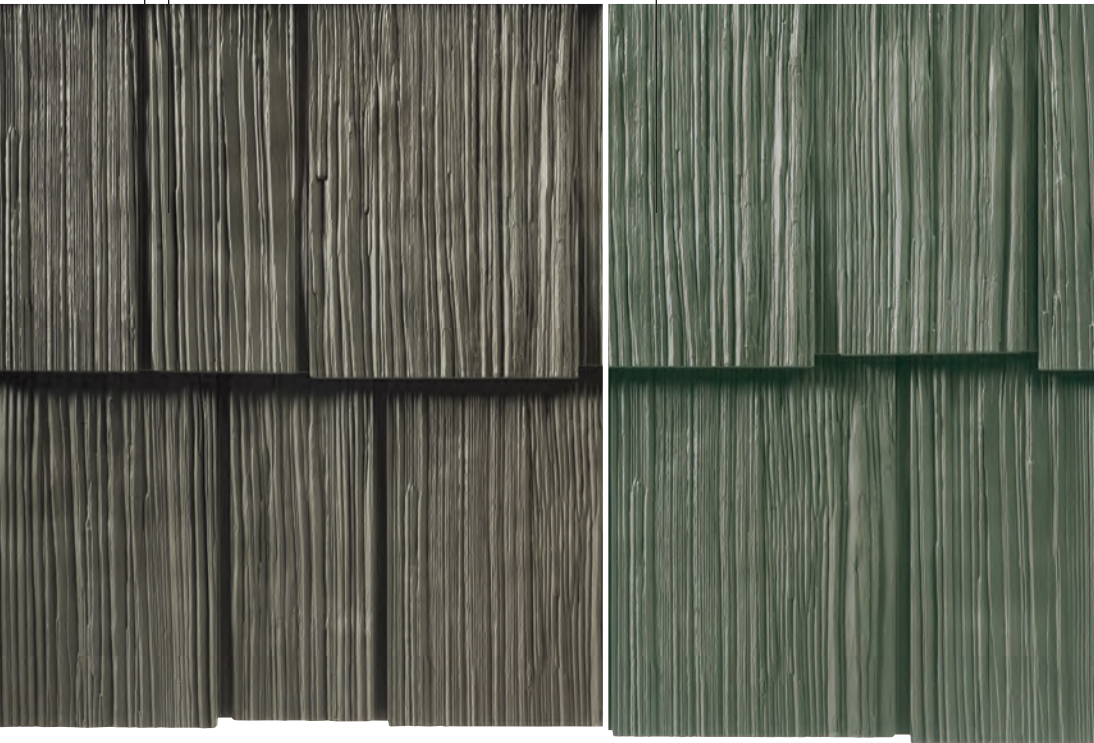

Beauty that lasts a lifetime.

COLORS AND STYLES TO PLEASE EVEN THE MOST PARTICULAR EYE.

HAND-SPLIT SHAKE

Deep, random grooves replicate the rustic look and texture of real cedar shakes.

WEATHERED CEDAR COLLECTION

Subtle shading and variations in color recreate the look of naturally weathered cedar.

SOLID CEDAR COLORS

The look of freshly painted cedar shakes.

PERFECTION SHINGLE

Random gaps and refreshed, realistic rough cedar-grain texture replicate the appearance of real cedar shingles.

WEATHERED CEDAR COLLECTION

Subtle shading and variations in color recreate the look of naturally weathered cedar.

SOLID CEDAR COLORS

The look of freshly painted cedar shakes.

BREATHE EASY

Unlike some fiber cement products, vinyl siding does not produce harmful silica dust — silica dust can cause lung disease.

OIL CAN TEST Siding panels are placed under heat strips and saturated to 120° - 140°F to make sure the siding doesn't warp or buckle.

GLOSS TEST A digital readout microgloss meter is used to scan siding to determine if its gloss falls within a target range. Gloss is important to the aesthetic appeal of the siding.

Backed by Ply Gem's V.I.P.
Limited Lifetime Warranty. See warranty for complete details.