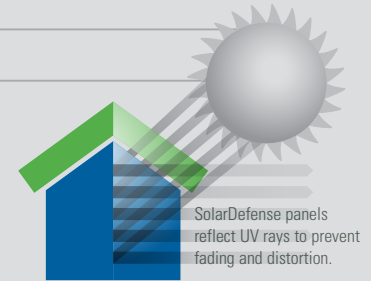

SolarDefense Reflective Technology is so effective we back these new dark colors against the elements with an unmatched **No Fade, No Distortion Promise.***

BEST IN CLASS **V.I.P. LIMITED LIFETIME WARRANTY** **NO FADE NO DISTORTION PROMISE**

*See warranty for details

DEEP COLORS

MISTY SHADOW **PREMIUM**

D4 DL

MONTANA SUEDE **PREMIUM**

D4 DL

VINTAGE DUBLIN **PREMIUM**

D4 DL

RUGGED CANYON **PREMIUM**

D4 DL D5

DEEP GRANITE **PREMIUM**

D4 DL D5

ENGLISH WEDGEWOOD **PREMIUM**

D4 DL D5

QUIET WILLOW **PREMIUM**

D4 DL D5